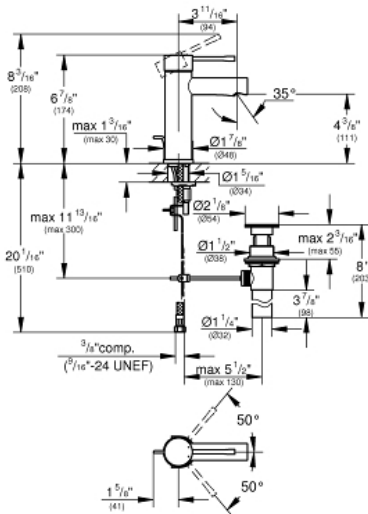

ESSENCE 4" Centerset Bathroom Faucet S- Size

MODEL # 3221600A

Pure Freude an Wasser

GROHE

GROHE America, Inc | 200 North Gary Avenue, Suite G, Roselle, IL 60172
Phone: +1 (800) 444-7643 | Fax: +1 (800) 225-2778 | us-customerservice@grohe.com

Product Description:
4" Centerset Bathroom Faucet S-Size

Standard Specification:

- Single hole installation
- Metal lever handle
- **GROHE SilkMove** 28 mm ceramic cartridge
- With temperature limiter
- **GROHE StarLight** chrome finish
- **GROHE EcoJoy** Mousseur 1.2 gpm
- 1 1/4" pop-up waste set

Applicable Codes & Standards:

- Energy Policy Act of 1992
- NSF 61
- ASME A112.18.1/CSA B125.1
- US Federal and State material regulations
- EPA WaterSense®
- ICC/ANSI A117.1

Color:

- 3221600A StarLight Chrome